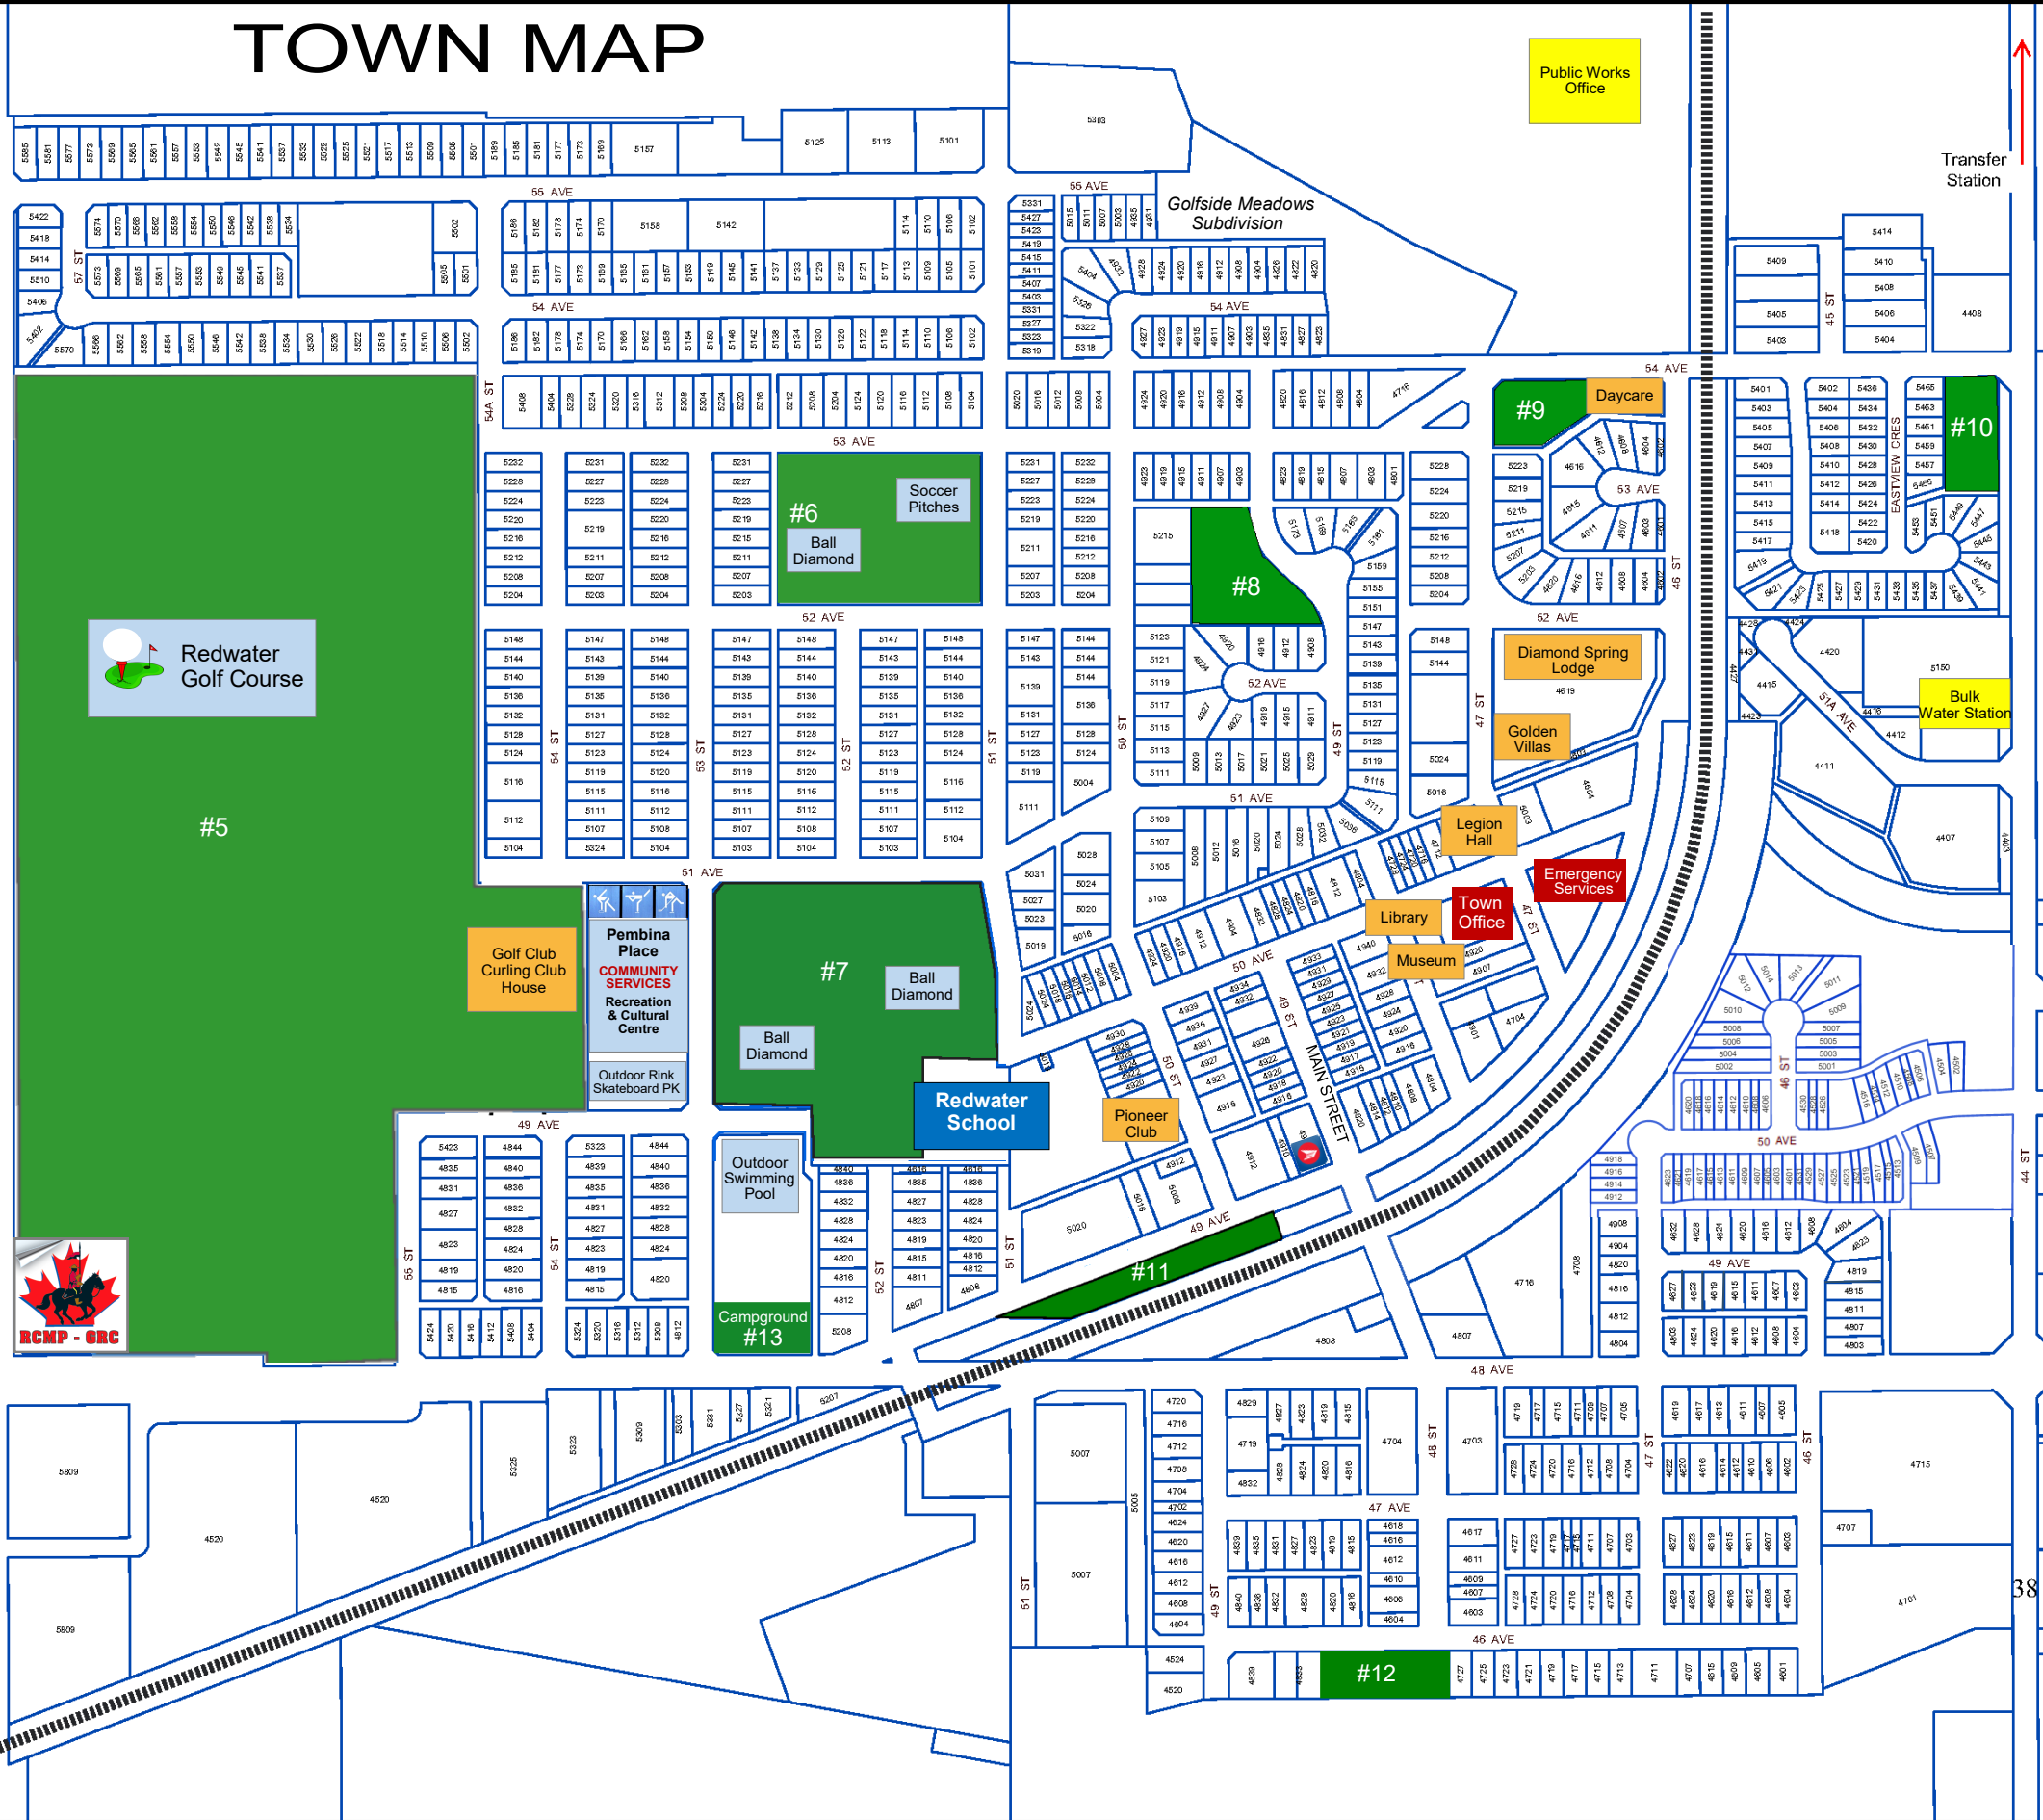

TOWN MAP

Redwater Park Index

1. Poplar Park
2. Ochre Park School
3. Smally Park
4. Kinsmen Park
5. Redwater Golf Course
6. Centennial Park
7. Redwater School
8. Patony Park
9. Cook Park
10. McDonald Park
11. Devonian Park
12. Southside Park
13. Campground